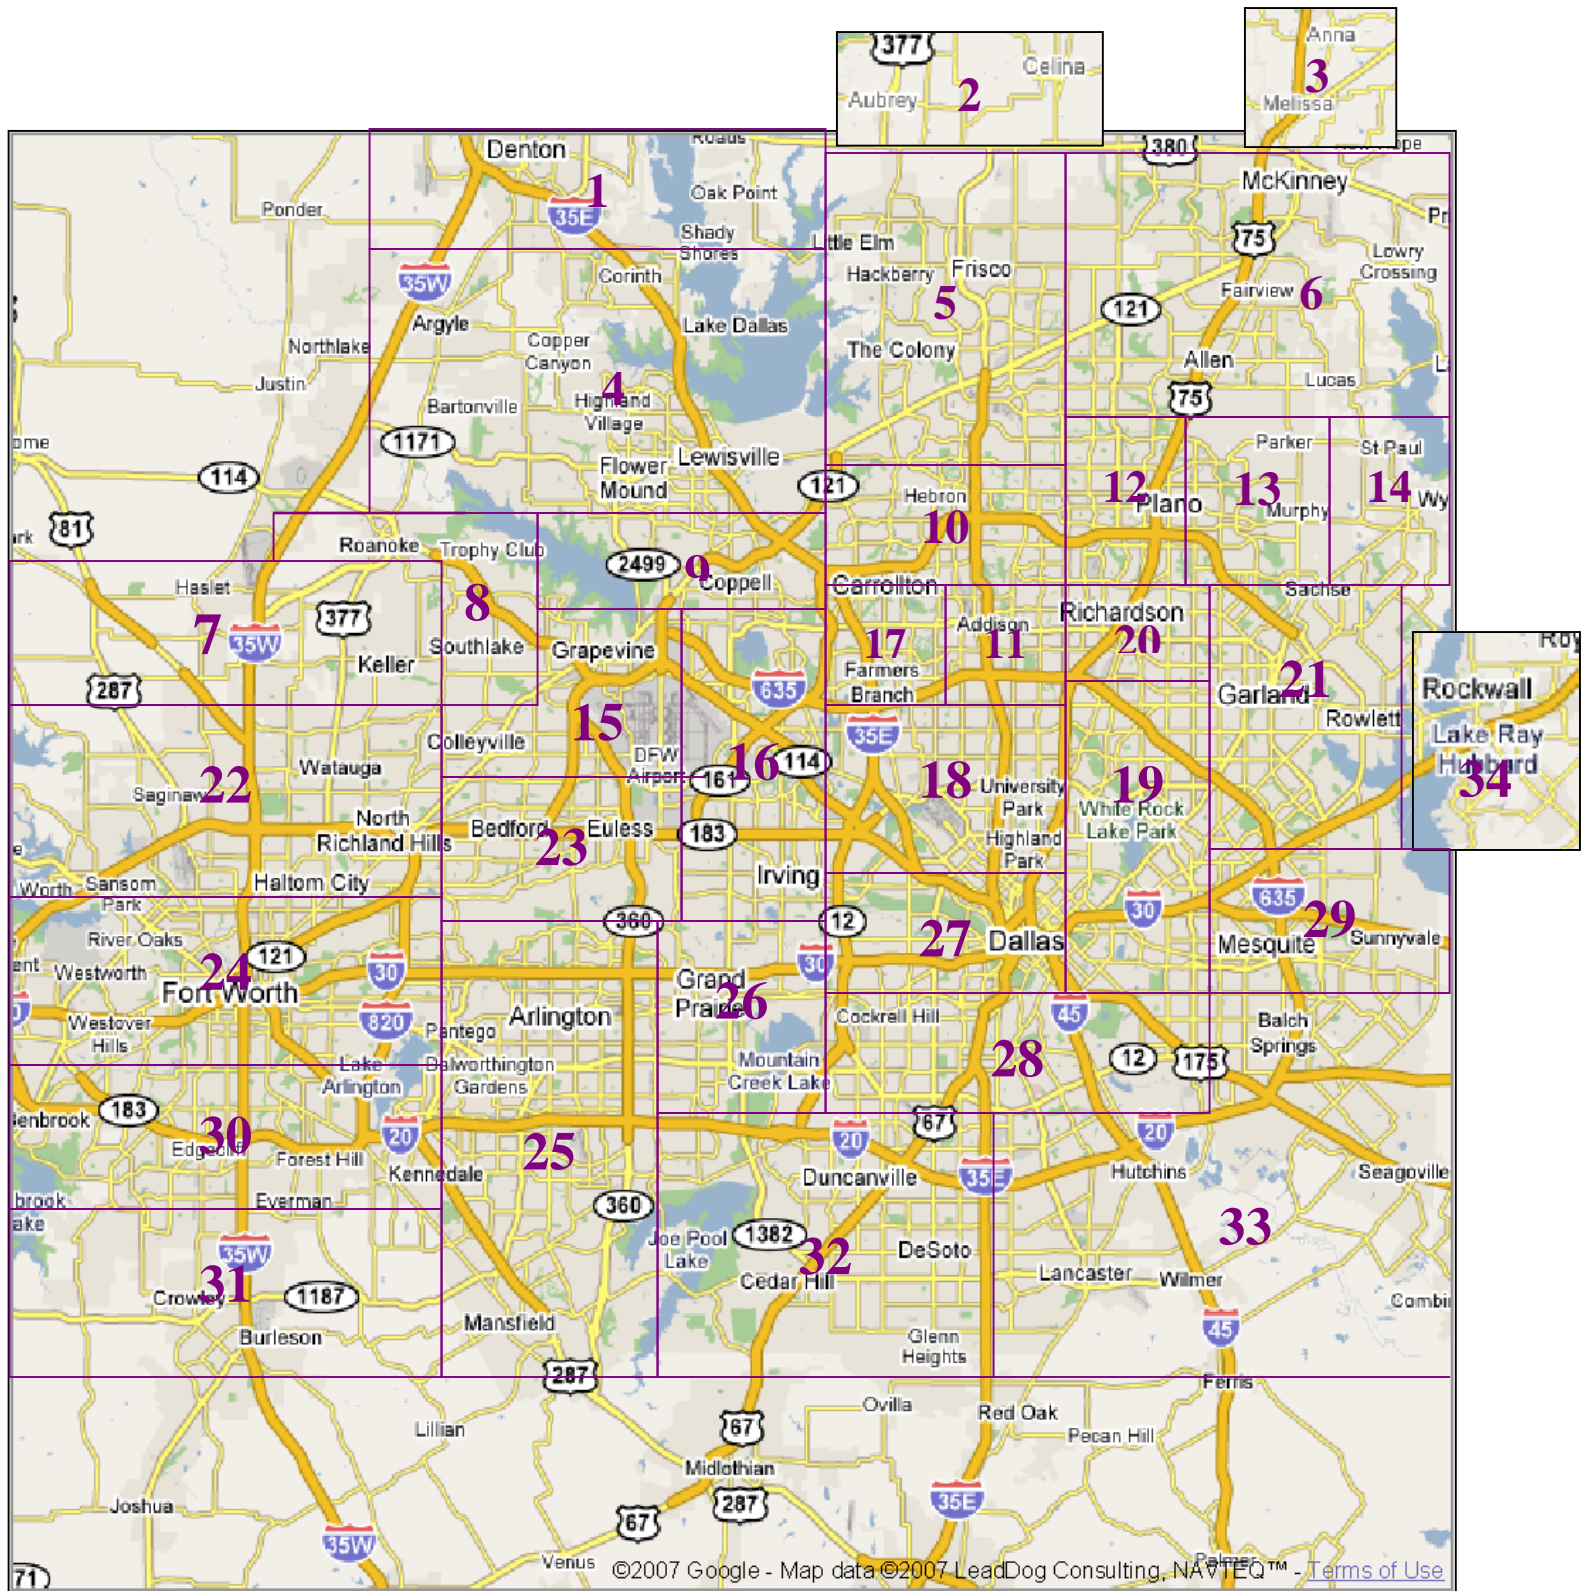

MomCheck Area Map

We have divided the DFW metroplex into overlapping “MomCheck Areas” to facilitate your searching. We realize that your search area might include multiple zip codes and/or cities, so this is designed to help you broaden your search to logical areas. If you are unsure of your exact location needs, we suggest searching by area first, as this will return the most results.

| Area # | Area | Area # | Area |
|--------|--|--------|---|
| 1 | Denton | 18 | Dallas North & Park Cities |
| 2 | Celina/Aubrey/Prosper | 19 | Dallas East & White Rock |
| 3 | Anna/Melissa | 20 | Richardson |
| 4 | Lewisville/Flower Mound/Highland Village | 21 | Garland/Rowlett |
| 5 | Frisco/The Colony | 22 | Fort Worth North / North Richland Hills |
| 6 | Allen/McKinney | 23 | Hurst/Euless/Bedford |
| 7 | Keller | 24 | Fort Worth Downtown/Nearby |
| 8 | Southlake/Trophy Club | 25 | Arlington |
| 9 | Coppell | 26 | Grand Prairie |
| 10 | Carrollton | 27 | Dallas Downtown/Nearby |
| 11 | Addison | 28 | Dallas South & Oak Cliff |
| 12 | Plano West | 29 | Mesquite/Sunnyvale |
| 13 | Plano East | 30 | Fort Worth South |
| 14 | Wylie/Sasche | 31 | Burleson/Crowley |
| 15 | Colleyville/Grapevine | 32 | Duncanville/Desoto |
| 16 | Irving/Las Colinas | 33 | Lancaster/Balch Springs |
| 17 | Farmers Branch | 34 | Rockwall |